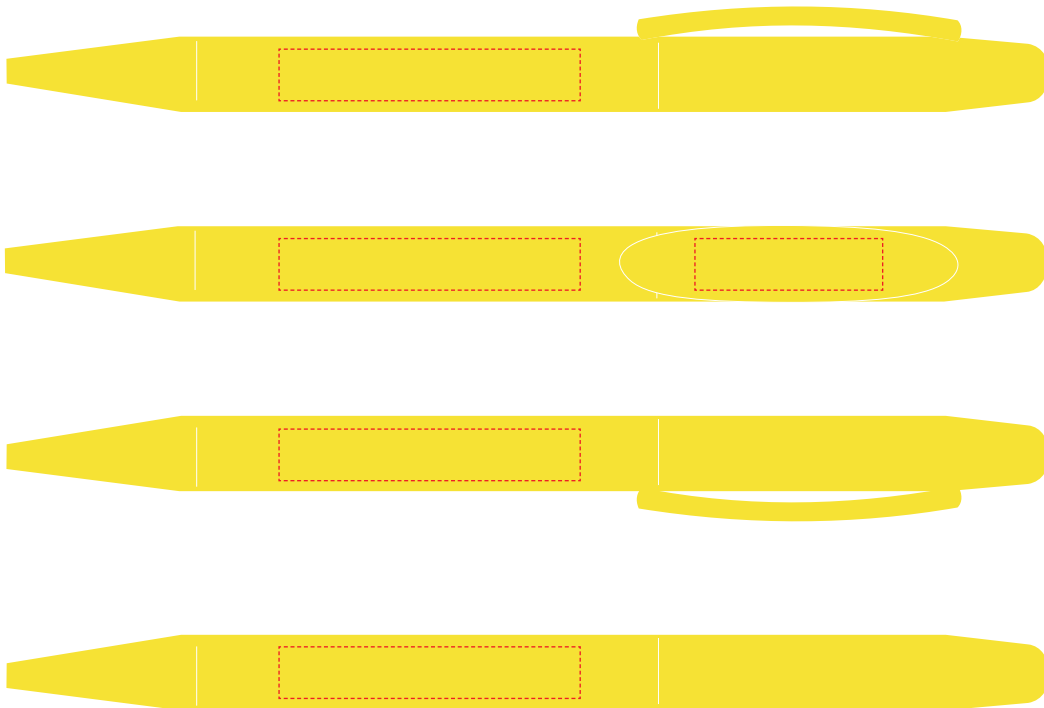

Order reference.

Product: **icon serena pen** Branding: **xxx pad print**

**Your Brand Dimensions**

**Width** xx mm (Approx.)

**Height** xx mm (Approx.)

**BARREL ARTWORK MEASUREMENTS:** Maximum height of artwork is 7mm. Maximum width of artwork is 40mm.

**CLIP ARTWORK MEASUREMENTS:** Maximum height of artwork is 7mm. Maximum width of artwork is 25mm.