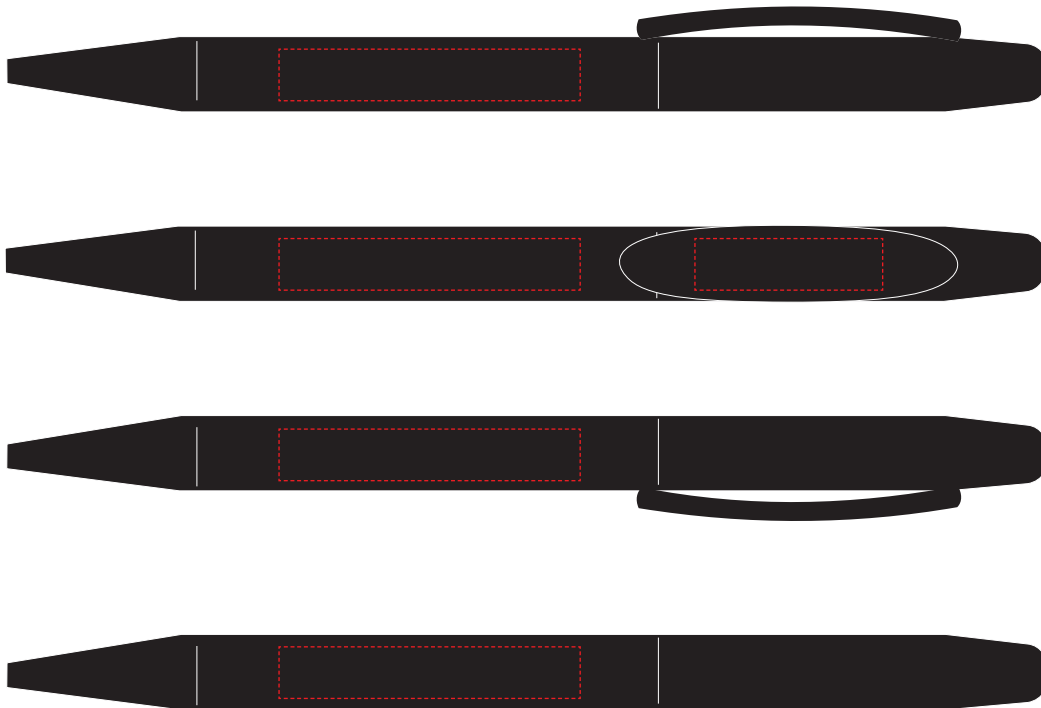

Order reference.

Product: **icon serena pen** Branding: **xxx pad print**

Your Brand Dimensions

Width xx mm (Approx.)

Height xx mm (Approx.)

BARREL ARTWORK MEASUREMENTS: Maximum height of artwork is 7mm. Maximum width of artwork is 40mm.

CLIP ARTWORK MEASUREMENTS: Maximum height of artwork is 7mm. Maximum width of artwork is 25mm.