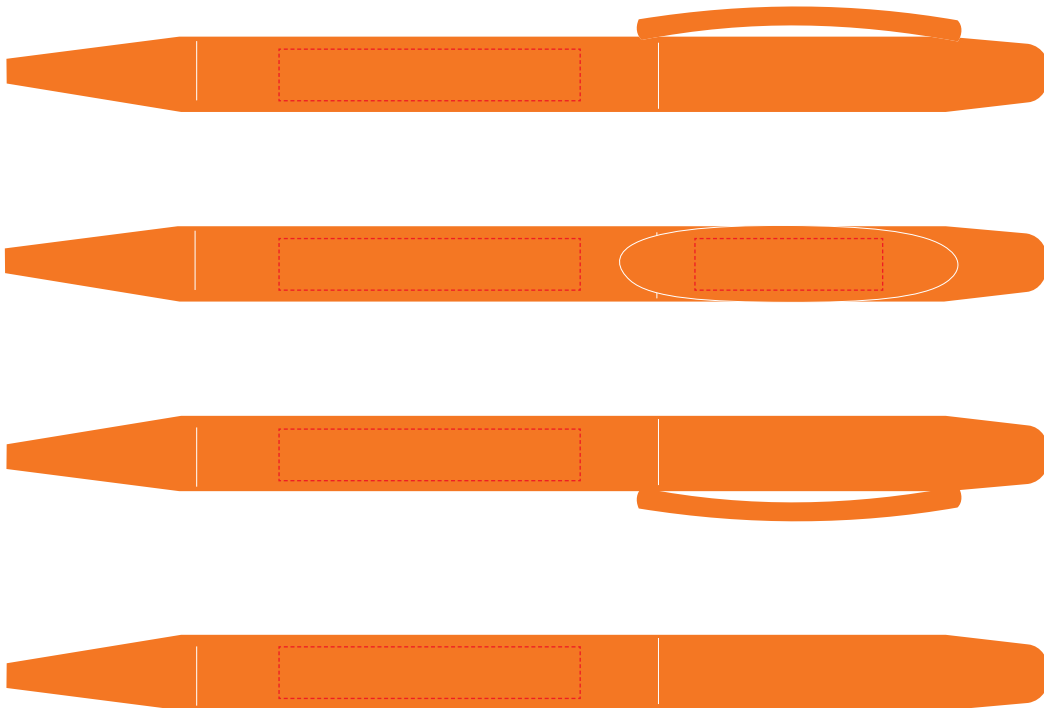

Order reference.

Product: **icon serena pen** Branding: **xxx pad print**

Your Brand Dimensions

Width xx mm (Approx.)

Height xx mm (Approx.)

BARREL ARTWORK MEASUREMENTS: Maximum height of artwork is 7mm. Maximum width of artwork is 40mm.

CLIP ARTWORK MEASUREMENTS: Maximum height of artwork is 7mm. Maximum width of artwork is 25mm.