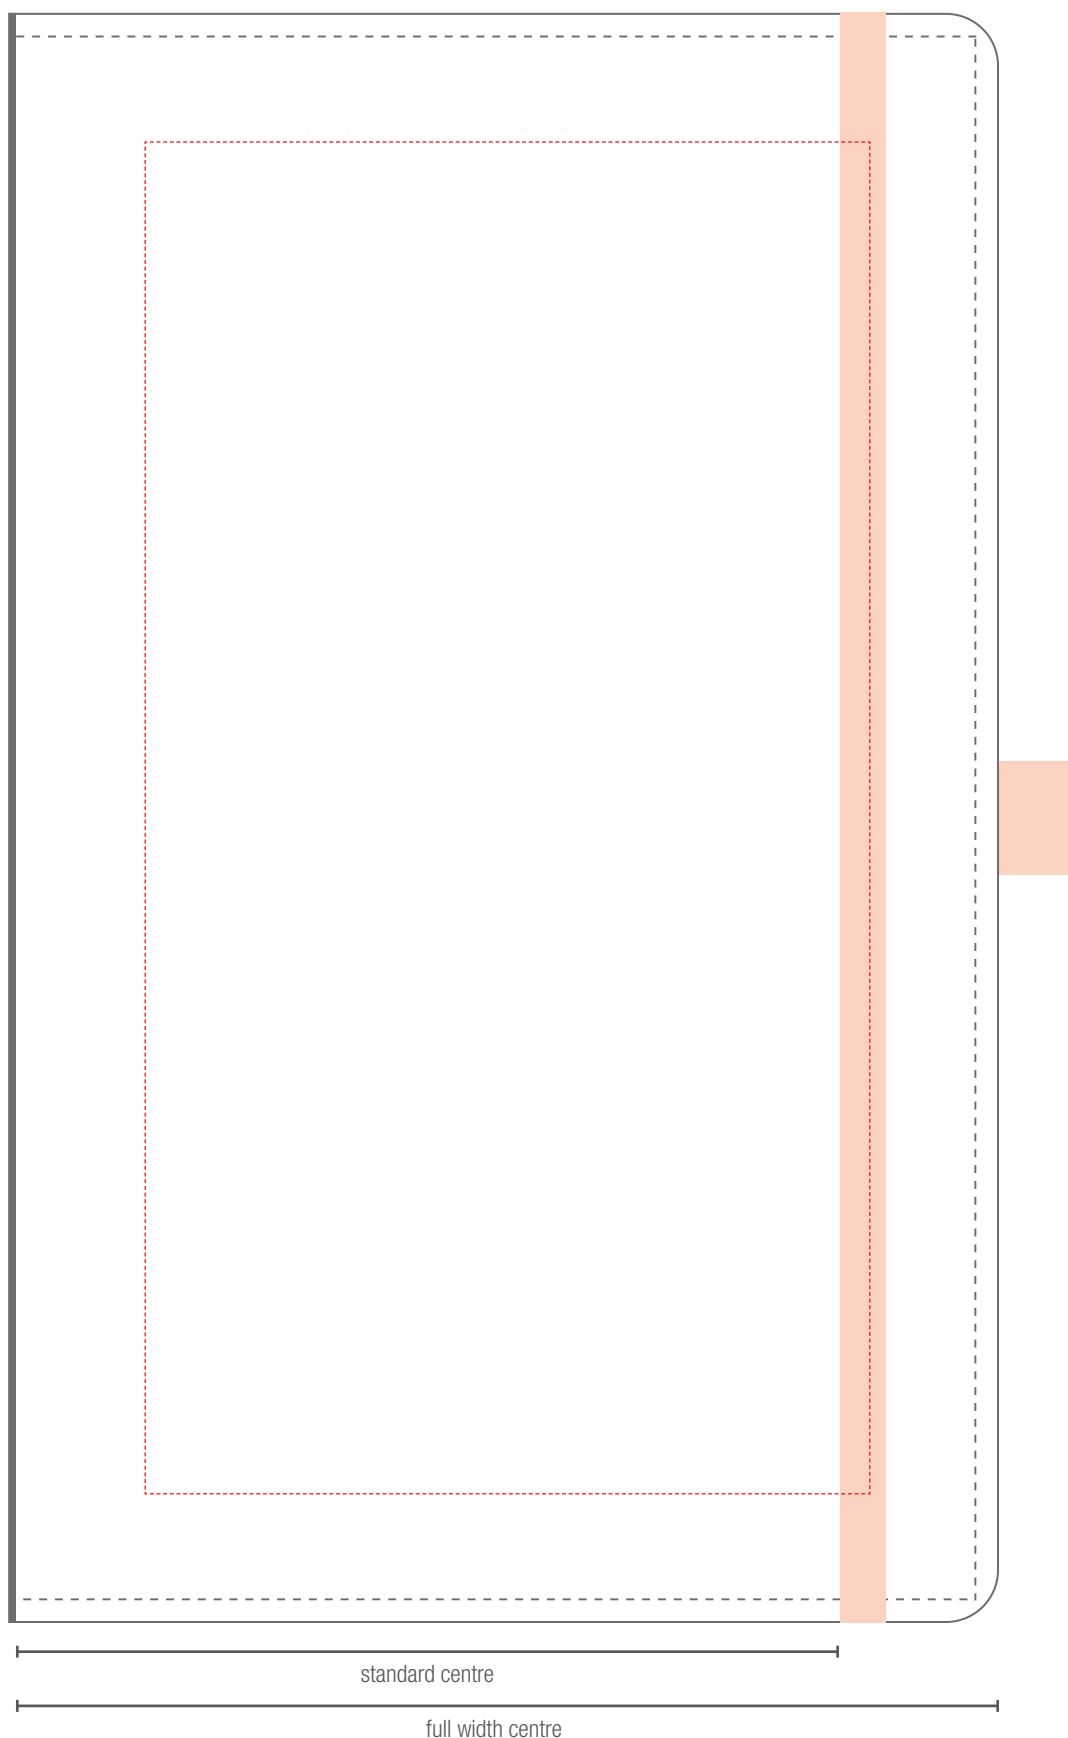

Order reference.

Product: **phoenix medium notebook** Branding:

**Your Brand Dimensions**

**Width** xx mm (Approx.)

**Height** xx mm (Approx.)

**x: xx y: xx** for production use only

**STANDARD CENTRE:** Placing your artwork in this position (between the spine and the band) will ensure that your artwork is visually centred whilst the band is in place.

**FULL WIDTH CENTRE:** Placing your artwork in this position (on the full width of the cover) will ensure that your artwork is visually centred when the band is removed.