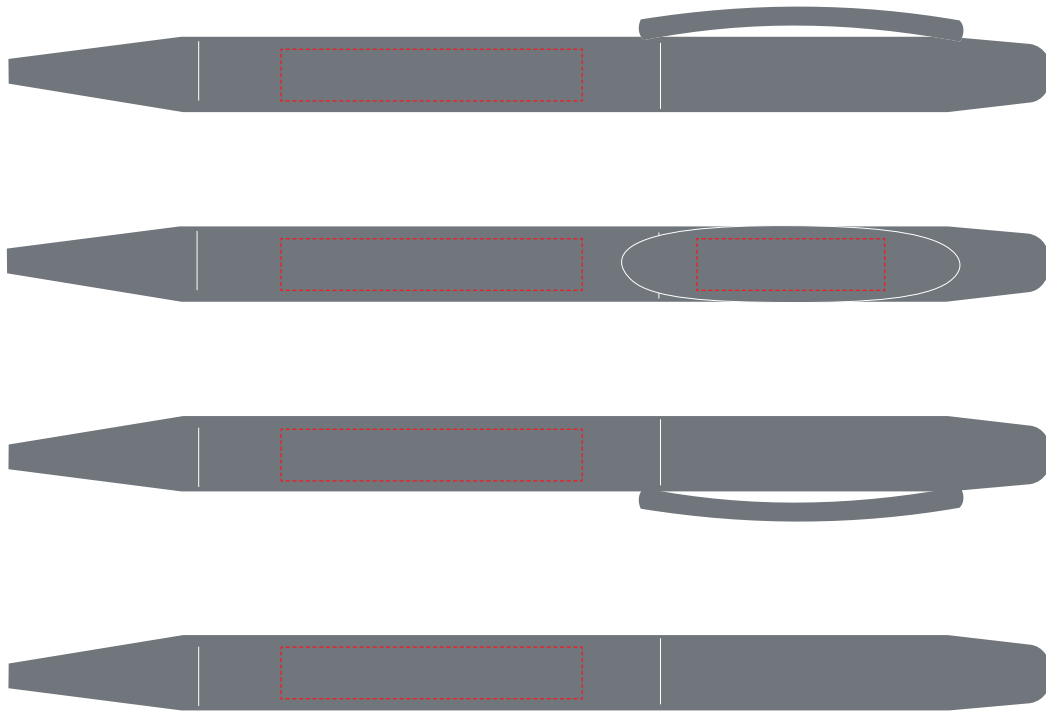

Order reference.

Product: **icon pure recycled pen** Branding: **xxx pad print**

**Your Brand Dimensions**

**Width** xx mm (Approx.)

**Height** xx mm (Approx.)

**BARREL ARTWORK MEASUREMENTS:** Maximum height of artwork is 7mm. Maximum width of artwork is 40mm.

**CLIP ARTWORK MEASUREMENTS:** Maximum height of artwork is 7mm. Maximum width of artwork is 25mm.