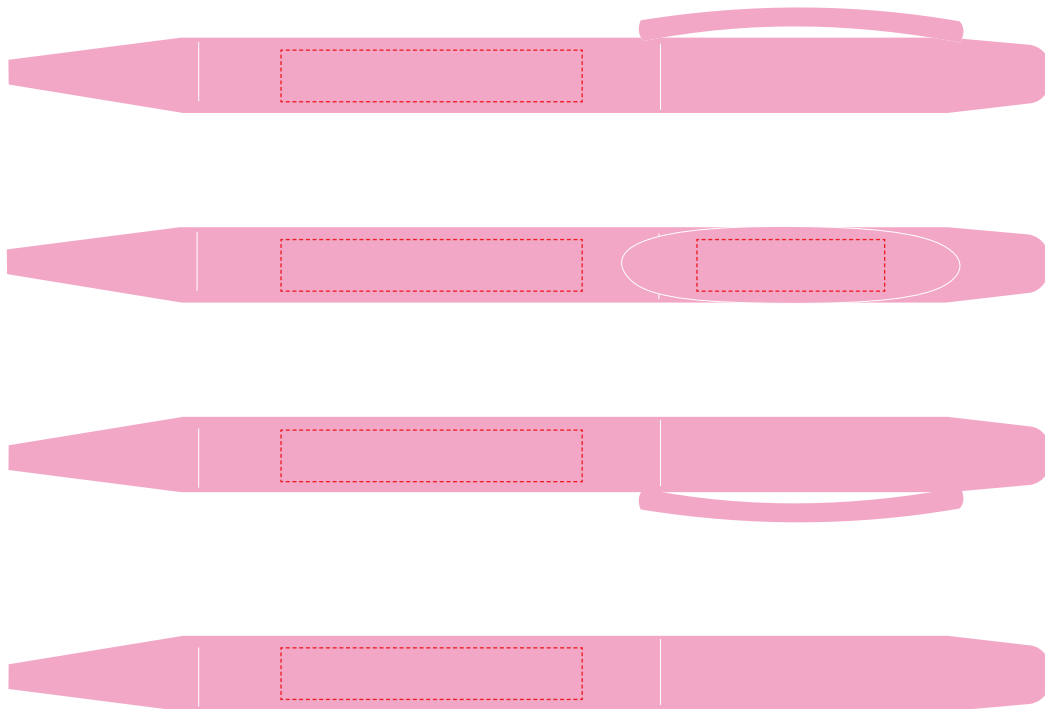

Order reference.

Product: **icon serena pen** Branding: **xxx pad print**

**Your Brand Dimensions**

**Width** xx mm (Approx.)

**Height** xx mm (Approx.)

**BARREL ARTWORK MEASUREMENTS:** Maximum height of artwork is 7mm. Maximum width of artwork is 40mm.

**CLIP ARTWORK MEASUREMENTS:** Maximum height of artwork is 7mm. Maximum width of artwork is 25mm.