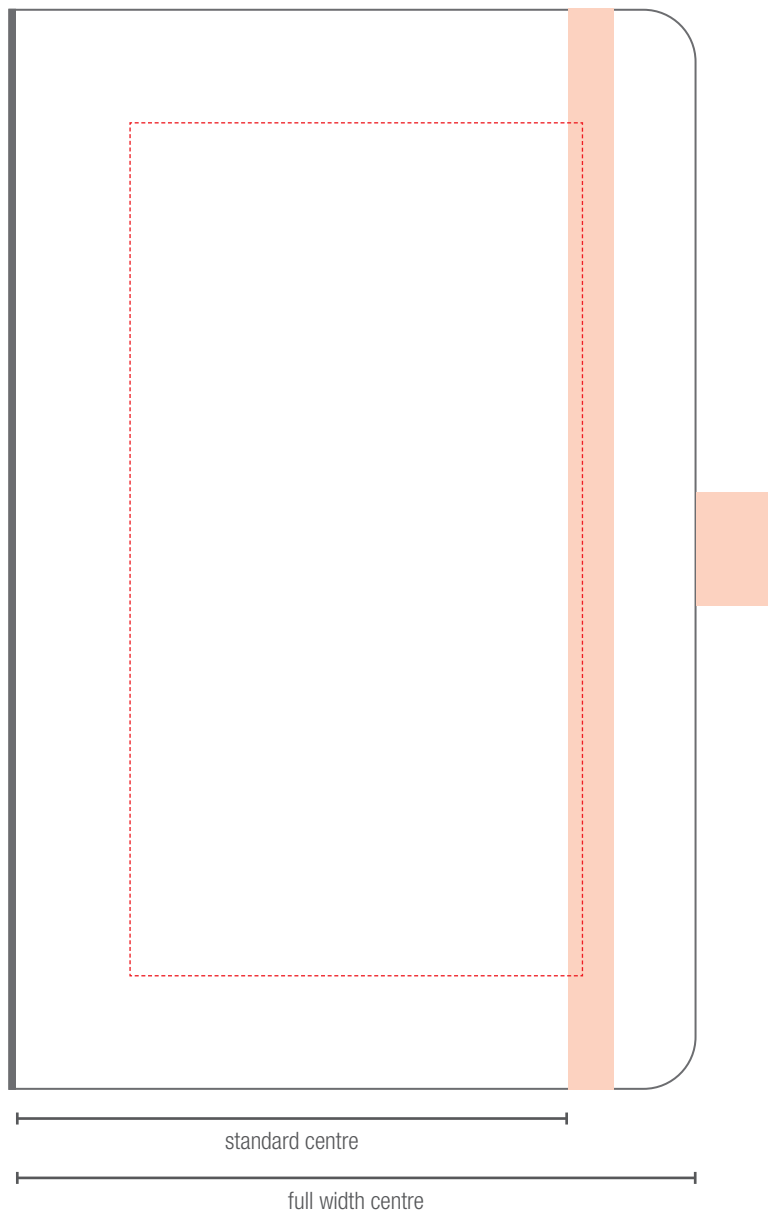

Order reference.

Product: **sherwood pocket notebook** Branding:

Your Brand Dimensions

Width xx mm (Approx.)

Height xx mm (Approx.)

x: xx y: xx for production use only

STANDARD CENTRE: Placing your artwork in this position (between the spine and the band) will ensure that your artwork is visually centred whilst the band is in place.

FULL WIDTH CENTRE: Placing your artwork in this position (on the full width of the cover) will ensure that your artwork is visually centred when the band is removed.