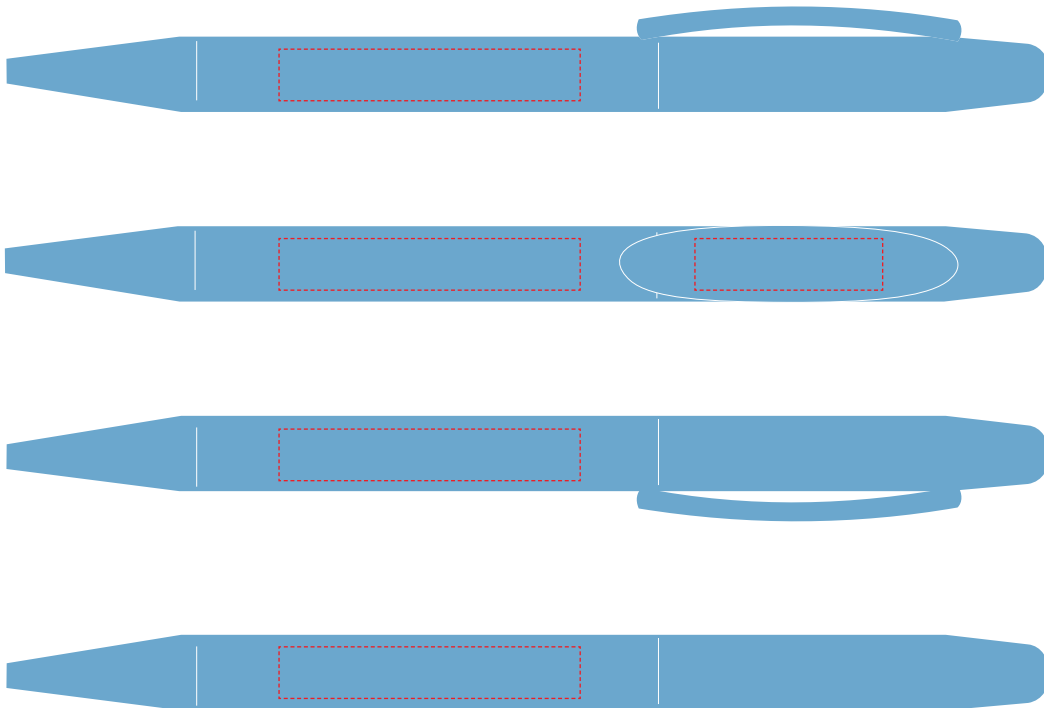

Order reference.

Product: **icon serena pen** Branding: **xxx pad print**

Your Brand Dimensions

Width xx mm (Approx.)

Height xx mm (Approx.)

BARREL ARTWORK MEASUREMENTS: Maximum height of artwork is 7mm. Maximum width of artwork is 40mm.

CLIP ARTWORK MEASUREMENTS: Maximum height of artwork is 7mm. Maximum width of artwork is 25mm.