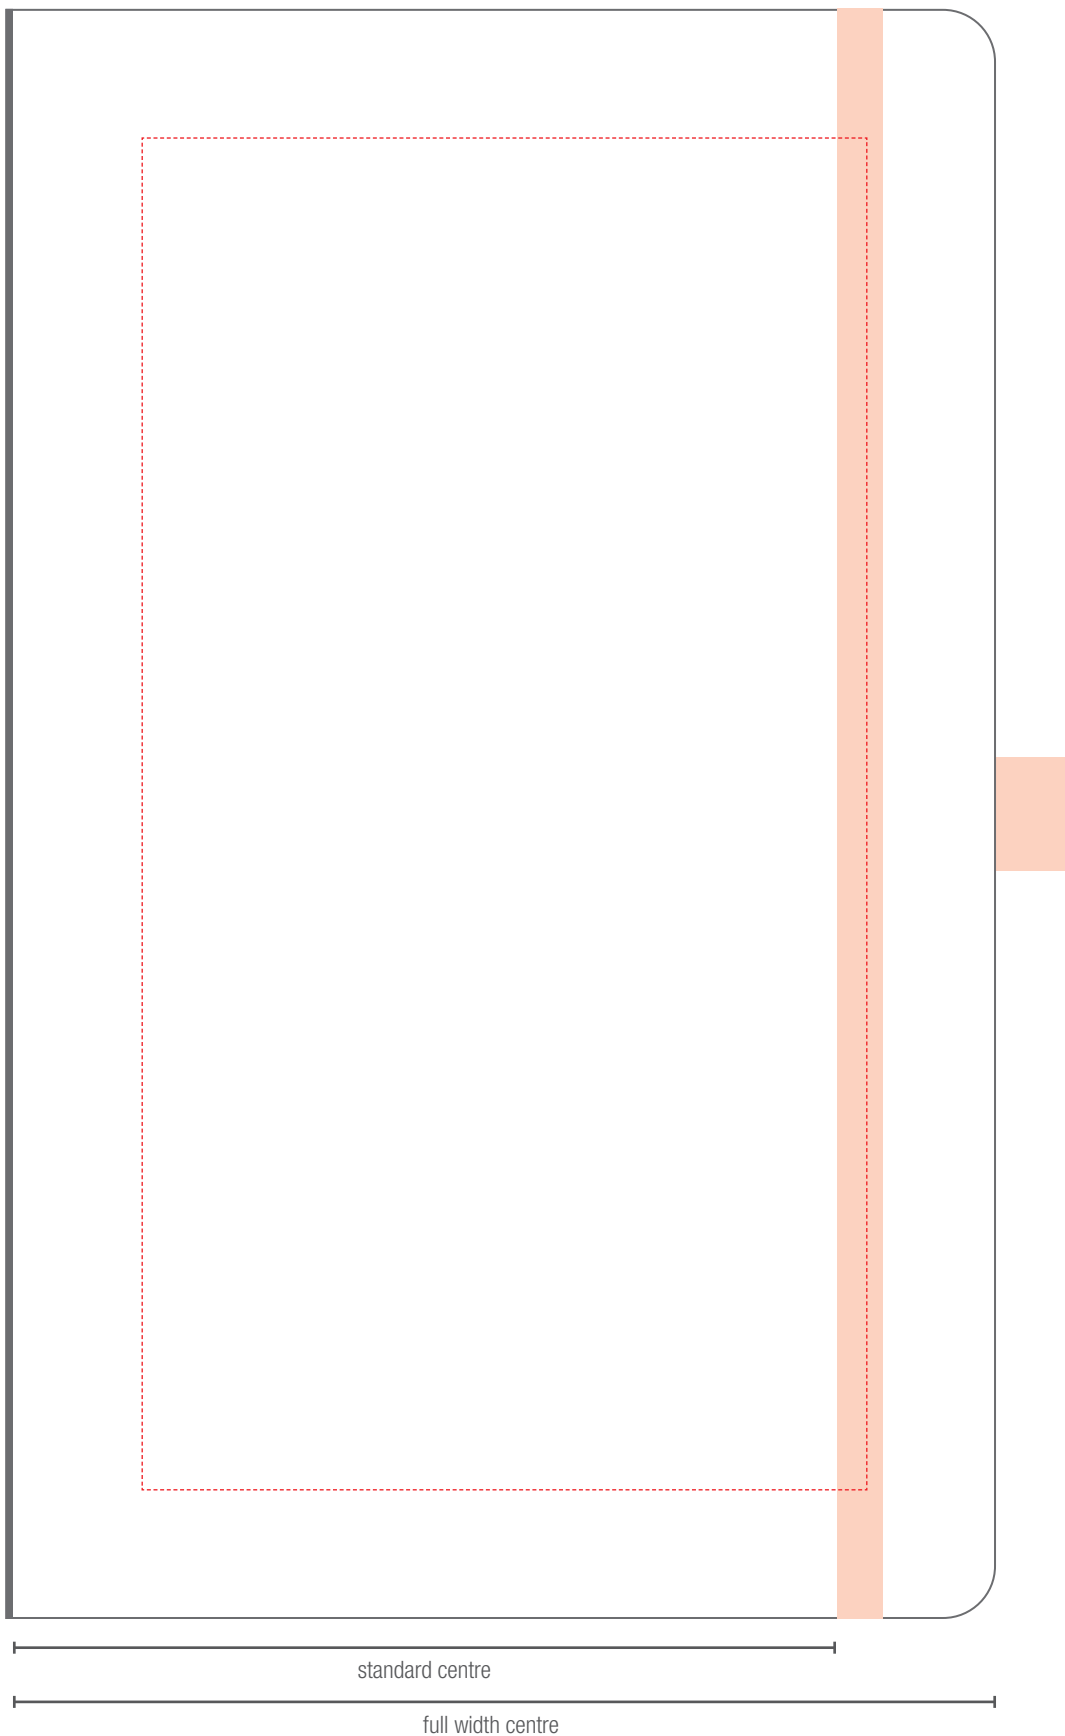

Order reference.

Product: **acero medium notebook** Branding:

Your Brand Dimensions

Width xx mm (Approx.)

Height xx mm (Approx.)

x: xx y: xx for production use only

STANDARD CENTRE: Placing your artwork in this position (between the spine and the band) will ensure that your artwork is visually centred whilst the band is in place.

FULL WIDTH CENTRE: Placing your artwork in this position (on the full width of the cover) will ensure that your artwork is visually centred when the band is removed.