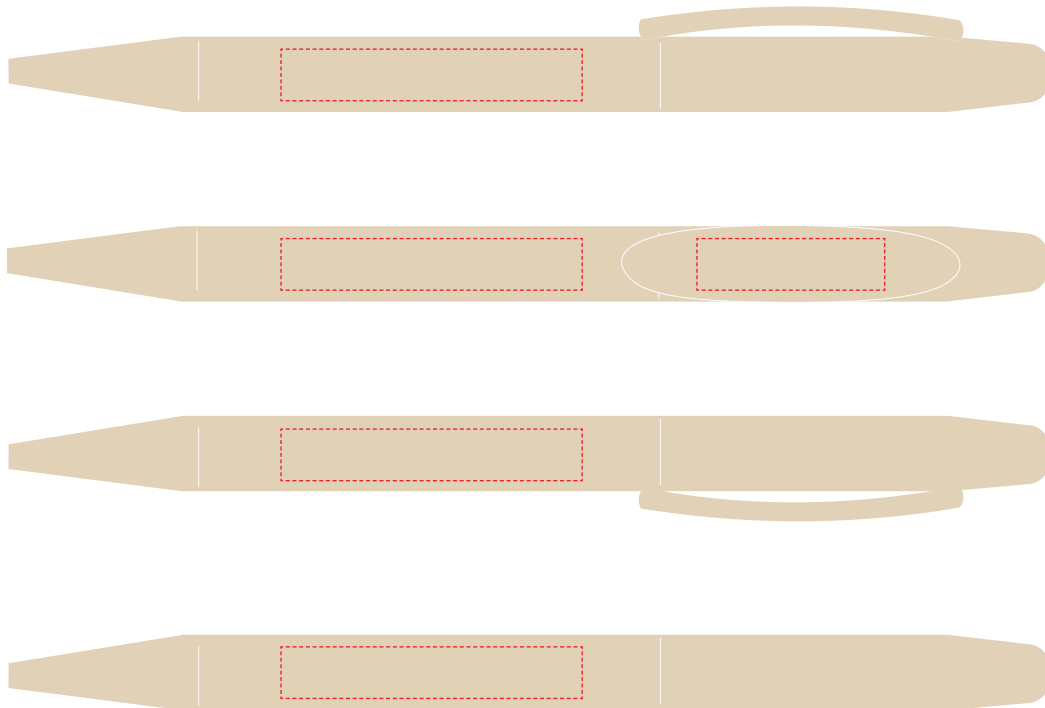

Order reference.

Product: **icon serena pen** Branding: **xxx pad print**

Your Brand Dimensions

Width xx mm (Approx.)

Height xx mm (Approx.)

BARREL ARTWORK MEASUREMENTS: Maximum height of artwork is 7mm. Maximum width of artwork is 40mm.

CLIP ARTWORK MEASUREMENTS: Maximum height of artwork is 7mm. Maximum width of artwork is 25mm.