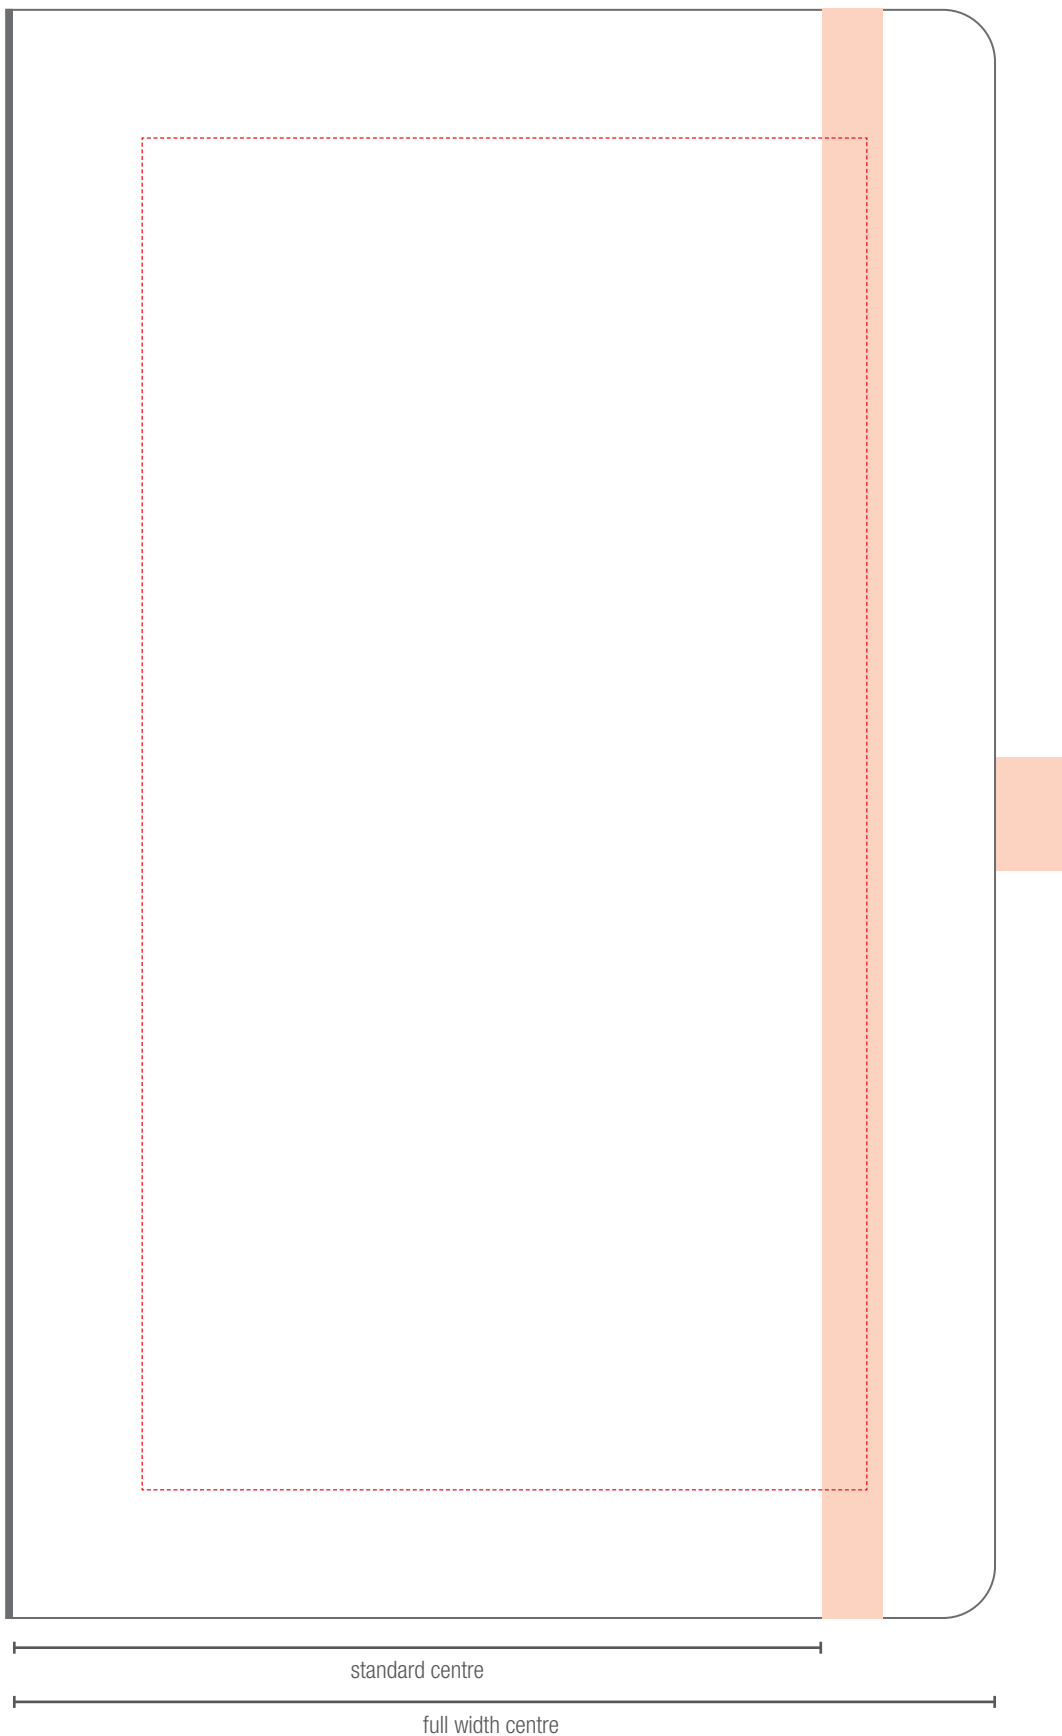

Order reference.

Product: **cordoba medium notebook** Branding:

**Your Brand Dimensions**

**Width** xx mm (Approx.)

**Height** xx mm (Approx.)

**x: xx y: xx** for production use only

**STANDARD CENTRE:** Placing your artwork in this position (between the spine and the band) will ensure that your artwork is visually centred whilst the band is in place.

**FULL WIDTH CENTRE:** Placing your artwork in this position (on the full width of the cover) will ensure that your artwork is visually centred when the band is removed.