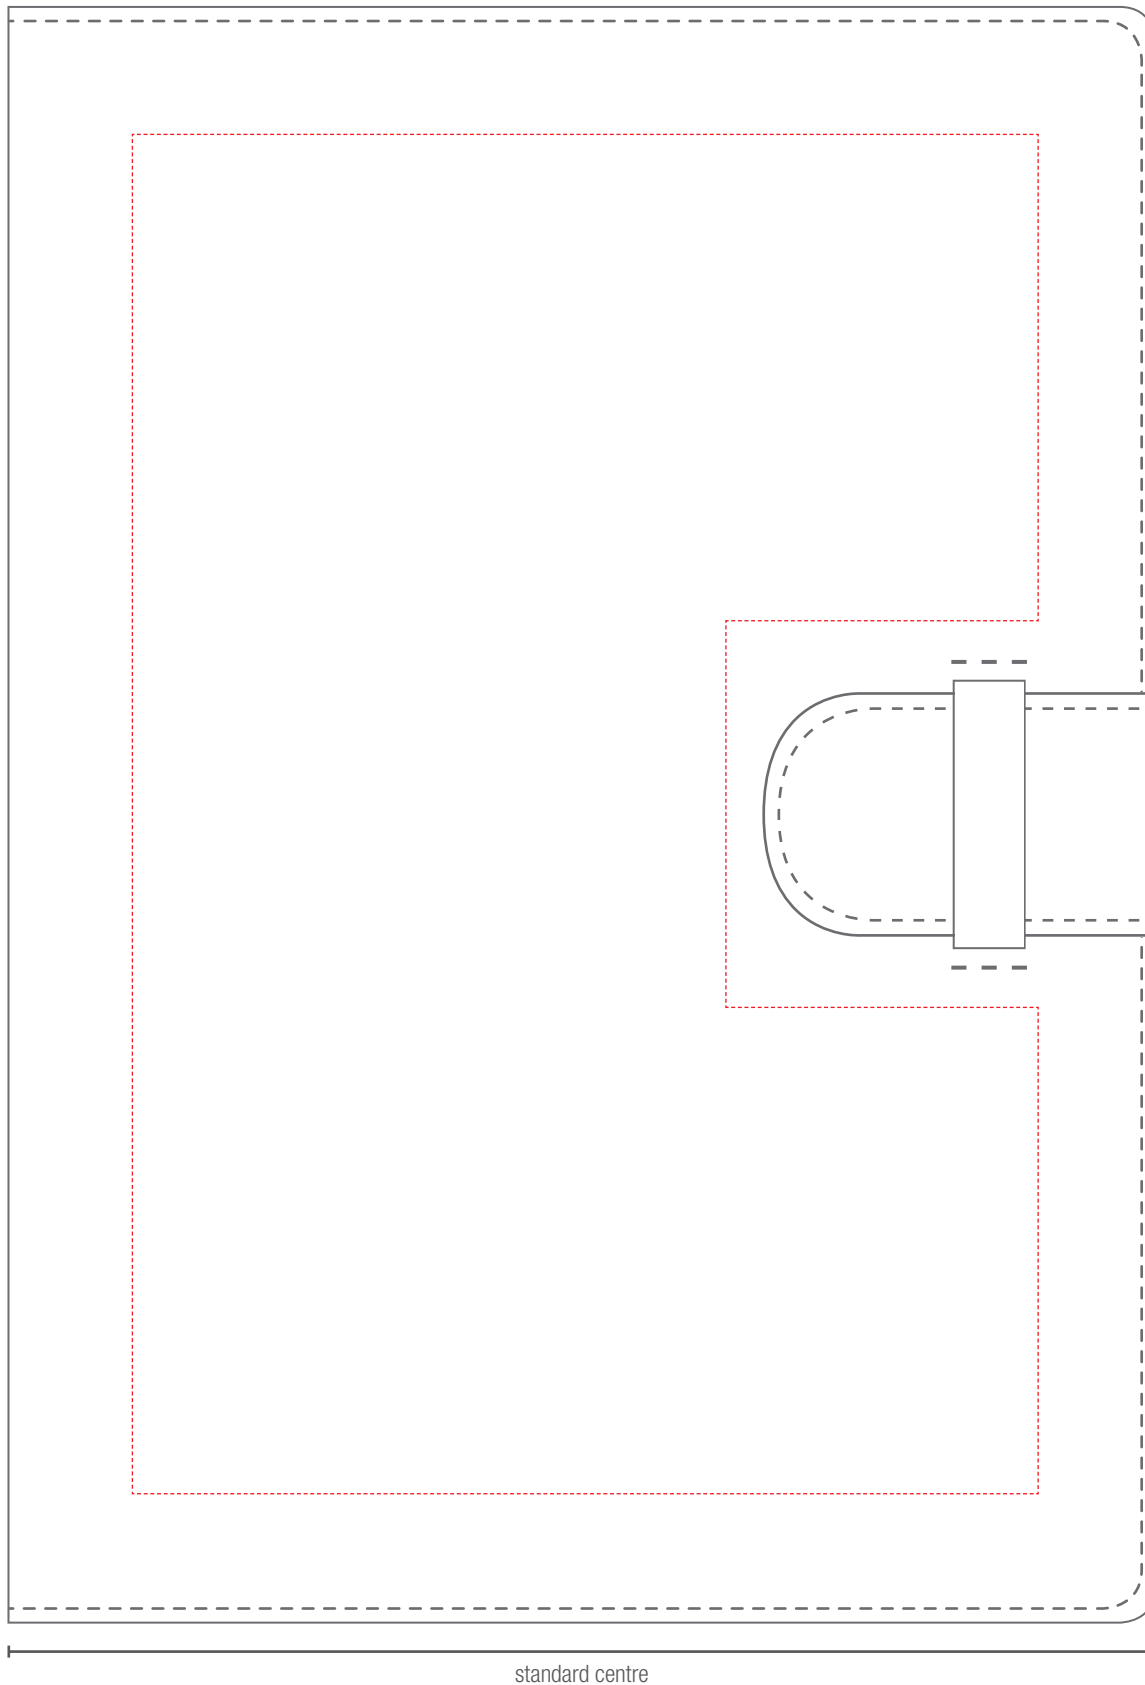

Order reference.

Product: **arles A5 diary** Branding:

**Artwork Dimensions**  
**Width** xx mm (Approx.)  
**Height** xx mm (Approx.)

**STANDARD CENTRE:** Placing your artwork in this position will ensure that your artwork is visually centred.