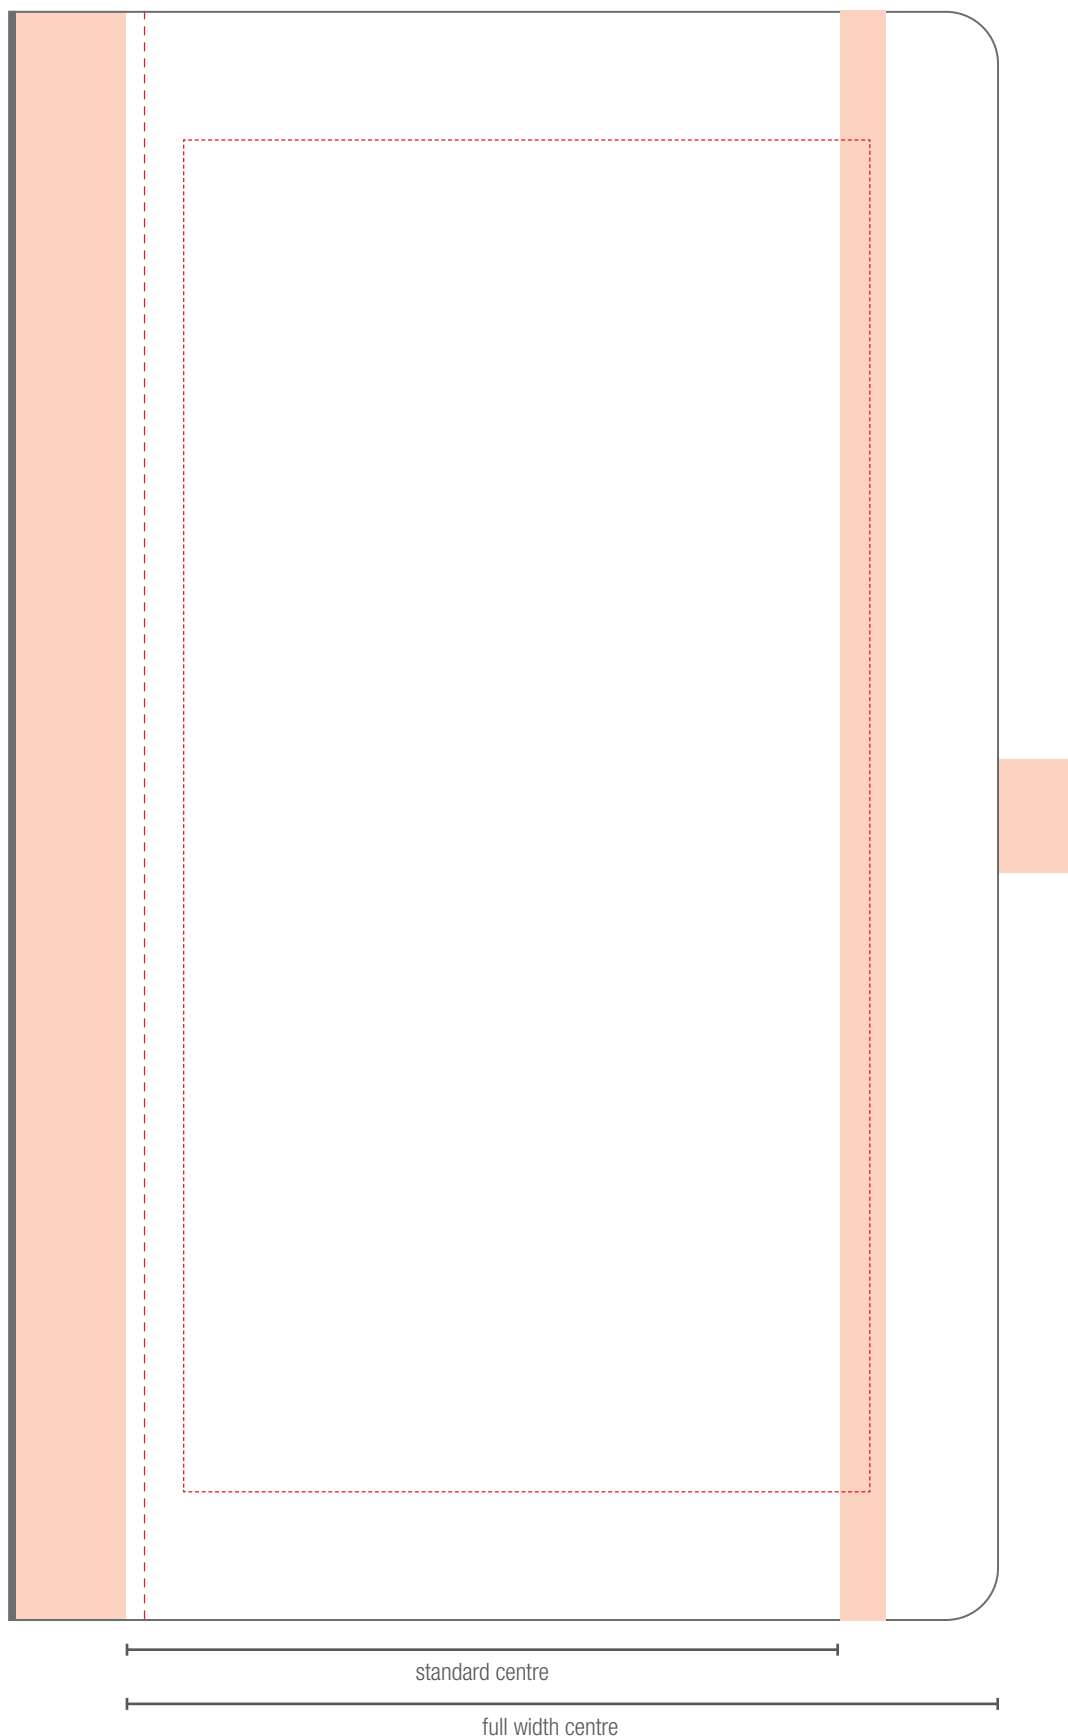

Order reference.

Product: **contrast medium notebook** Branding:

**Your Brand Dimensions**

**Width** xx mm (Approx.)

**Height** xx mm (Approx.)

**x: xx y: xx** for production use only

**STANDARD CENTRE:** Placing your artwork in this position (between the spine and the band) will ensure that your artwork is visually centred whilst the band is in place.

**FULL WIDTH CENTRE:** Placing your artwork in this position (between the spine and the edge of the cover) will ensure that your artwork is visually centred when the band is removed.