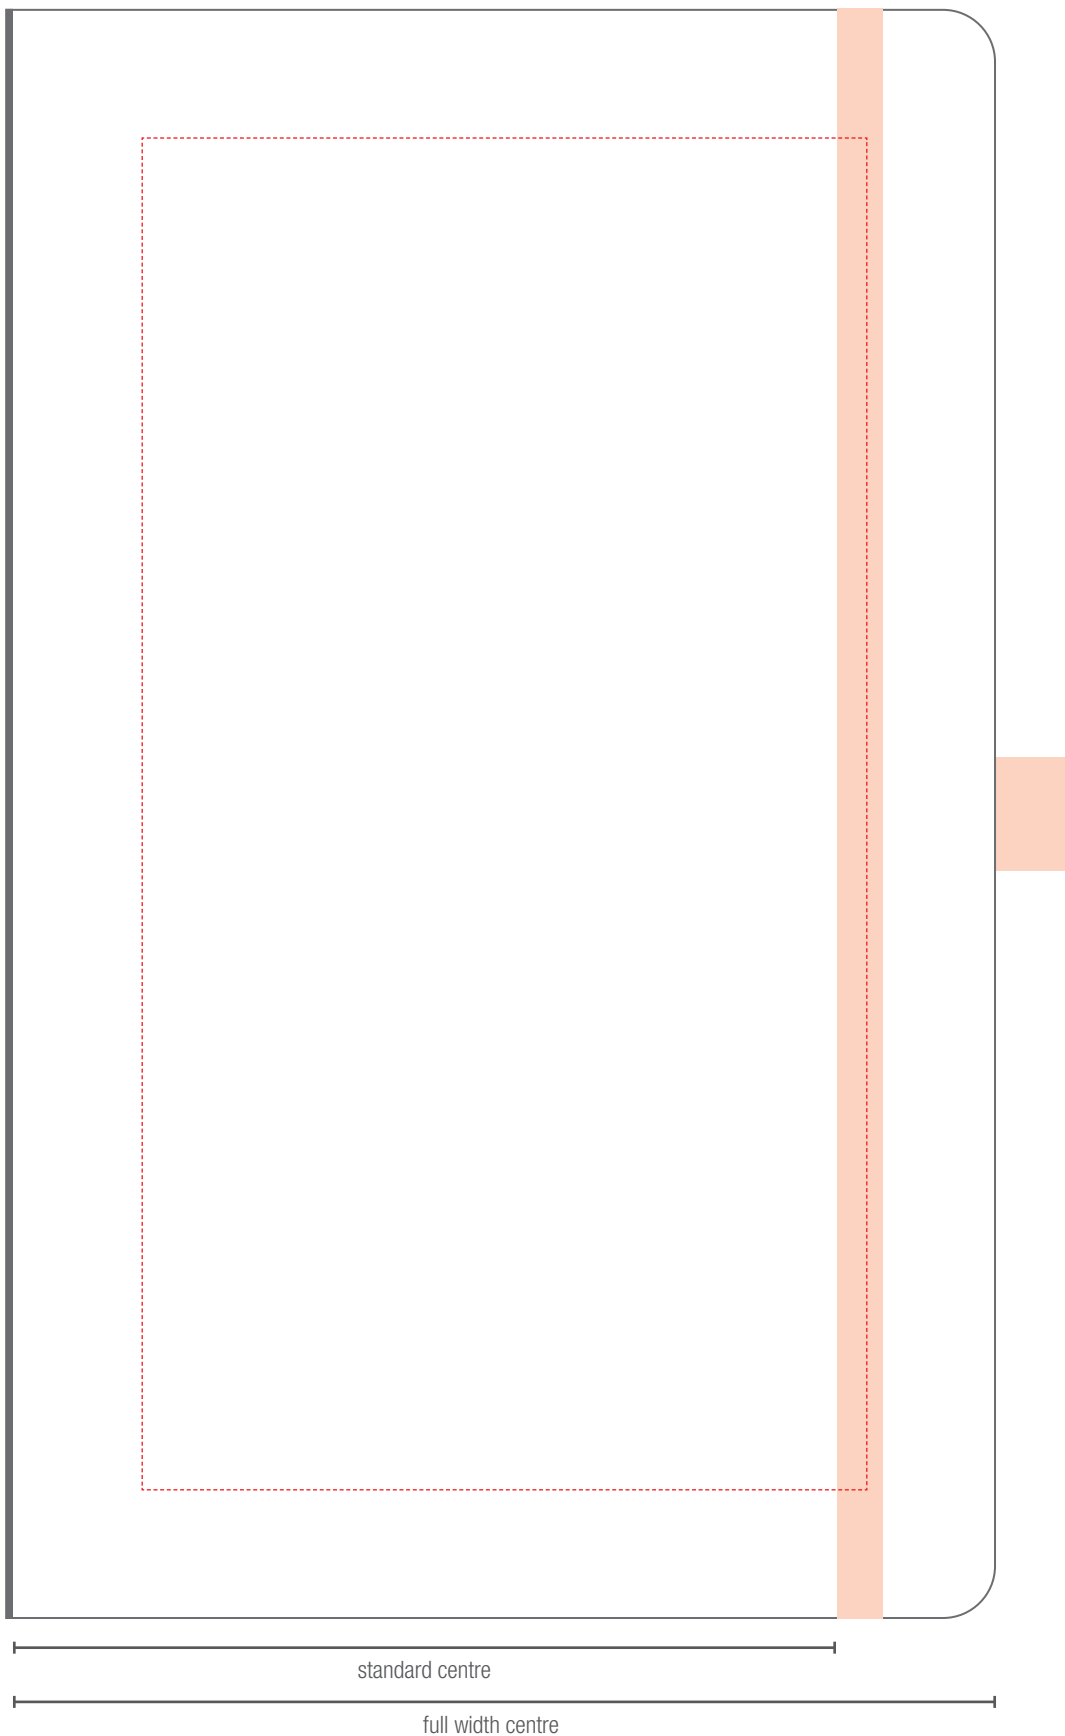

Order reference.

Product: **tucson edge medium notebook** Branding:

**Your Brand Dimensions**

**Width** xx mm (Approx.)

**Height** xx mm (Approx.)

**x: xx y: xx** for production use only

**STANDARD CENTRE:** Placing your artwork in this position (between the spine and the band) will ensure that your artwork is visually centred whilst the band is in place.

**FULL WIDTH CENTRE:** Placing your artwork in this position (on the full width of the cover) will ensure that your artwork is visually centred when the band is removed.