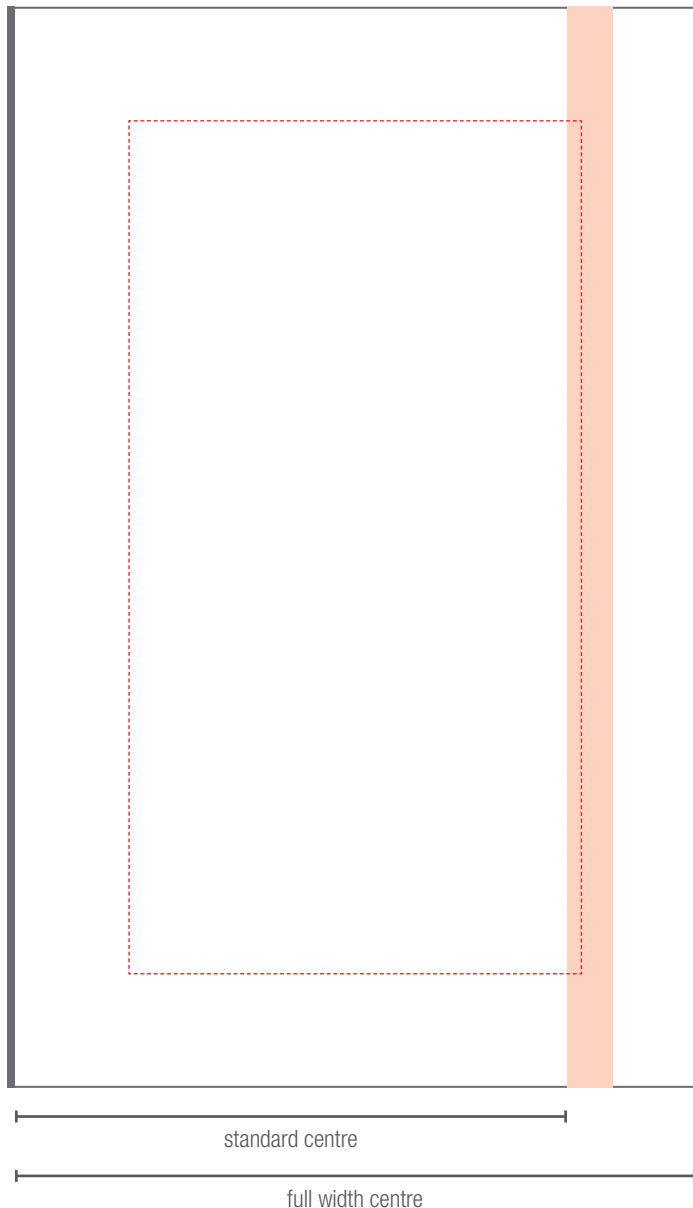

Order reference.

Product: **portofino pocket notebook** Branding:

**Your Brand Dimensions**

**Width** xx mm (Approx.)

**Height** xx mm (Approx.)

**x: xx y: xx** for production use only

**STANDARD CENTRE:** Placing your artwork in this position (between the spine and the band) will ensure that your artwork is visually centred whilst the band is in place.

**FULL WIDTH CENTRE:** Placing your artwork in this position (on the full width of the cover) will ensure that your artwork is visually centred when the band is removed.