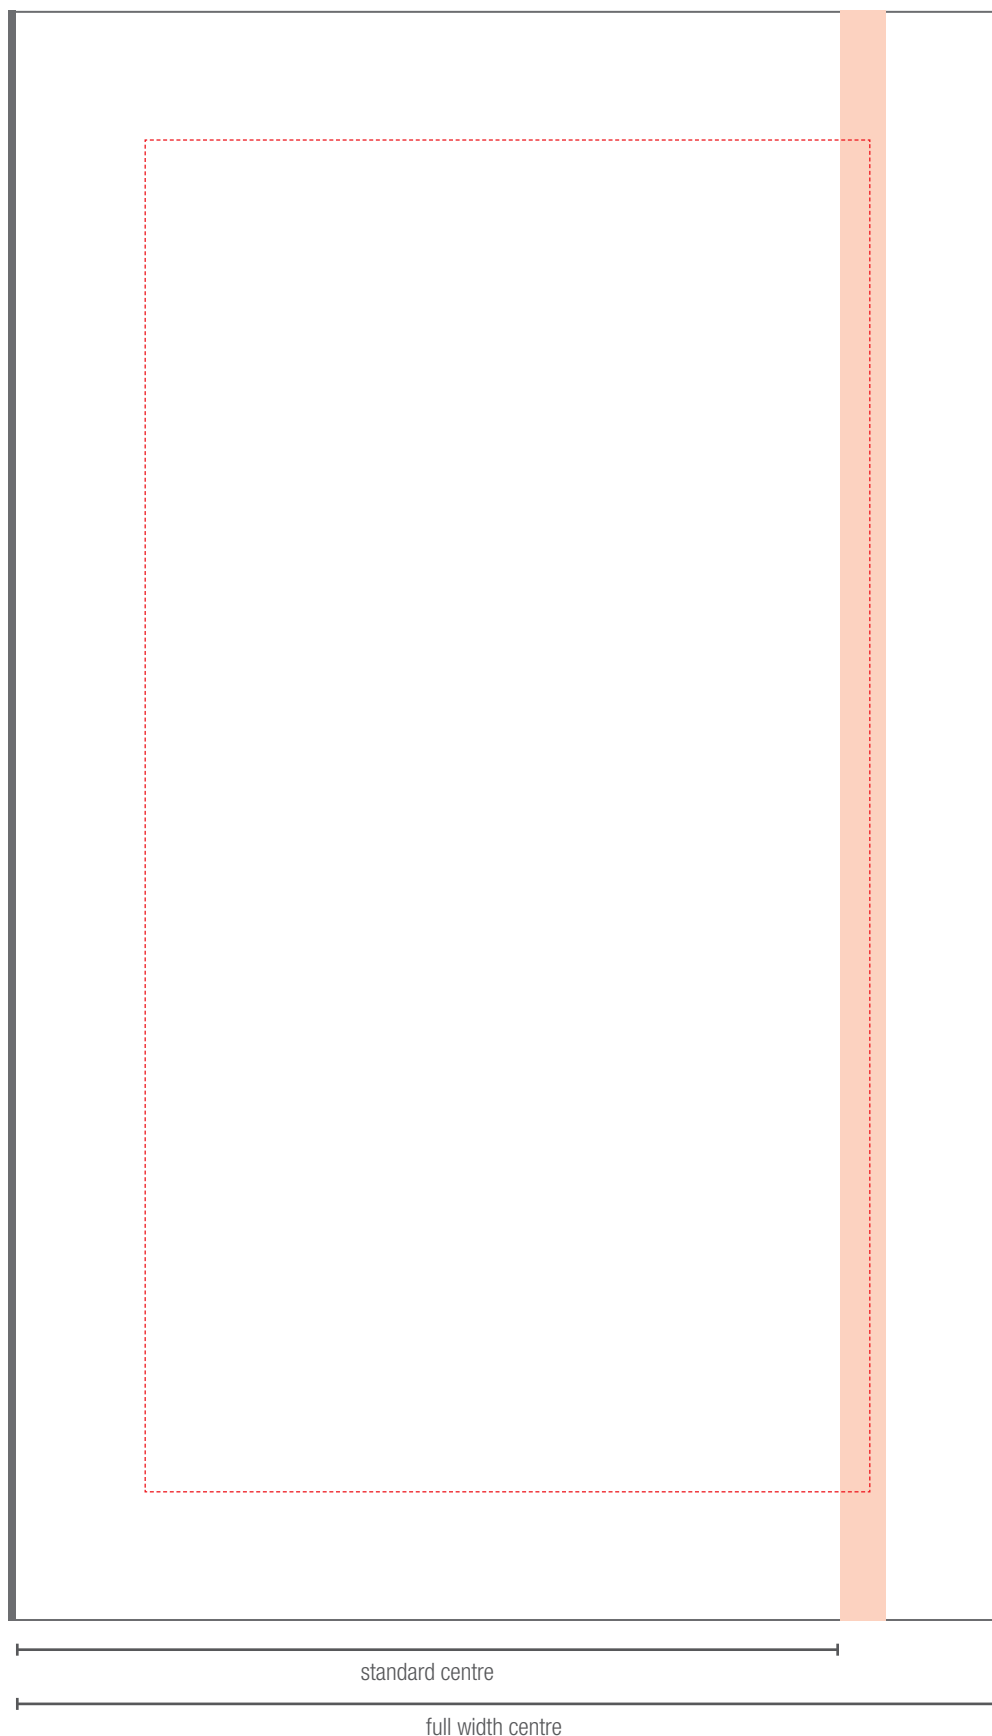

Order reference.

Product: **portofino medium notebook** Branding:

**Your Brand Dimensions**

**Width** xx mm (Approx.)

**Height** xx mm (Approx.)

x: xx y: xx for production use only

**STANDARD CENTRE:** Placing your artwork in this position (between the spine and the band) will ensure that your artwork is visually centred whilst the band is in place.

**FULL WIDTH CENTRE:** Placing your artwork in this position (on the full width of the cover) will ensure that your artwork is visually centred when the band is removed.