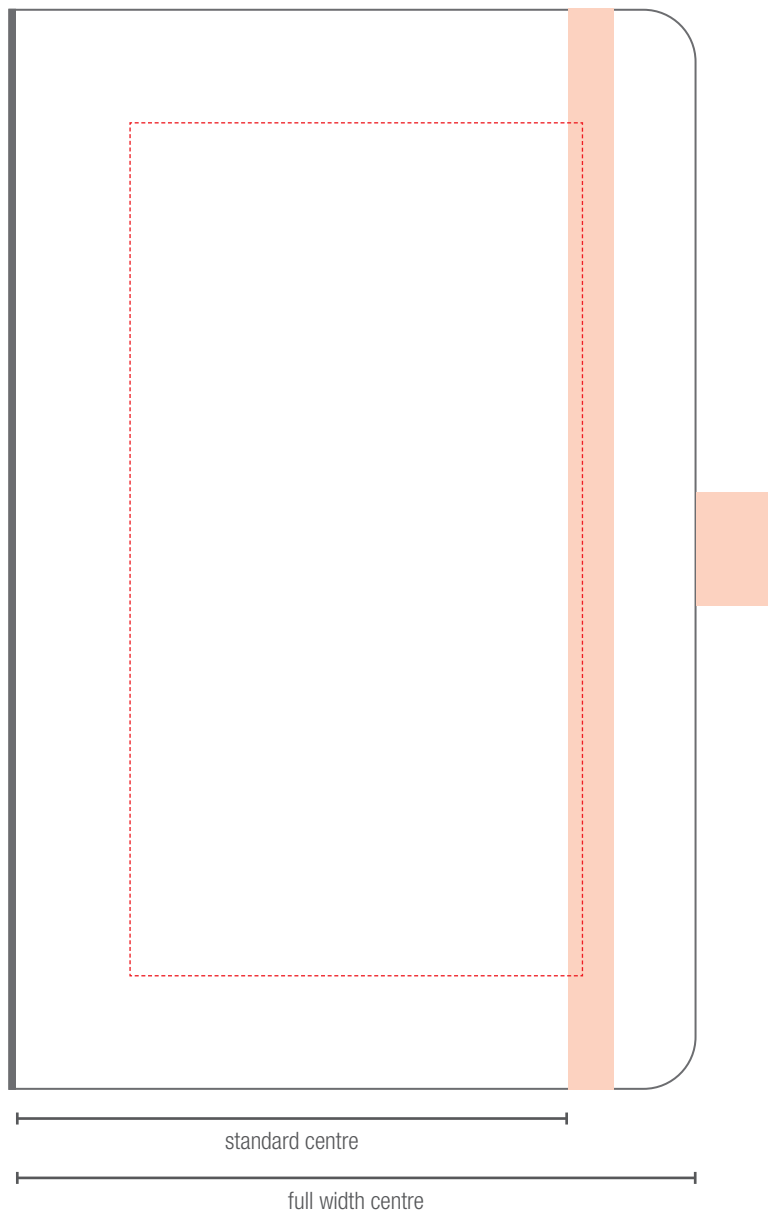

Order reference.

Product: **paros pocket notebook** Branding:

**Your Brand Dimensions**

**Width** xx mm (Approx.)

**Height** xx mm (Approx.)

**x: xx y: xx** for production use only

**STANDARD CENTRE:** Placing your artwork in this position (between the spine and the band) will ensure that your artwork is visually centred whilst the band is in place.

**FULL WIDTH CENTRE:** Placing your artwork in this position (on the full width of the cover) will ensure that your artwork is visually centred when the band is removed.