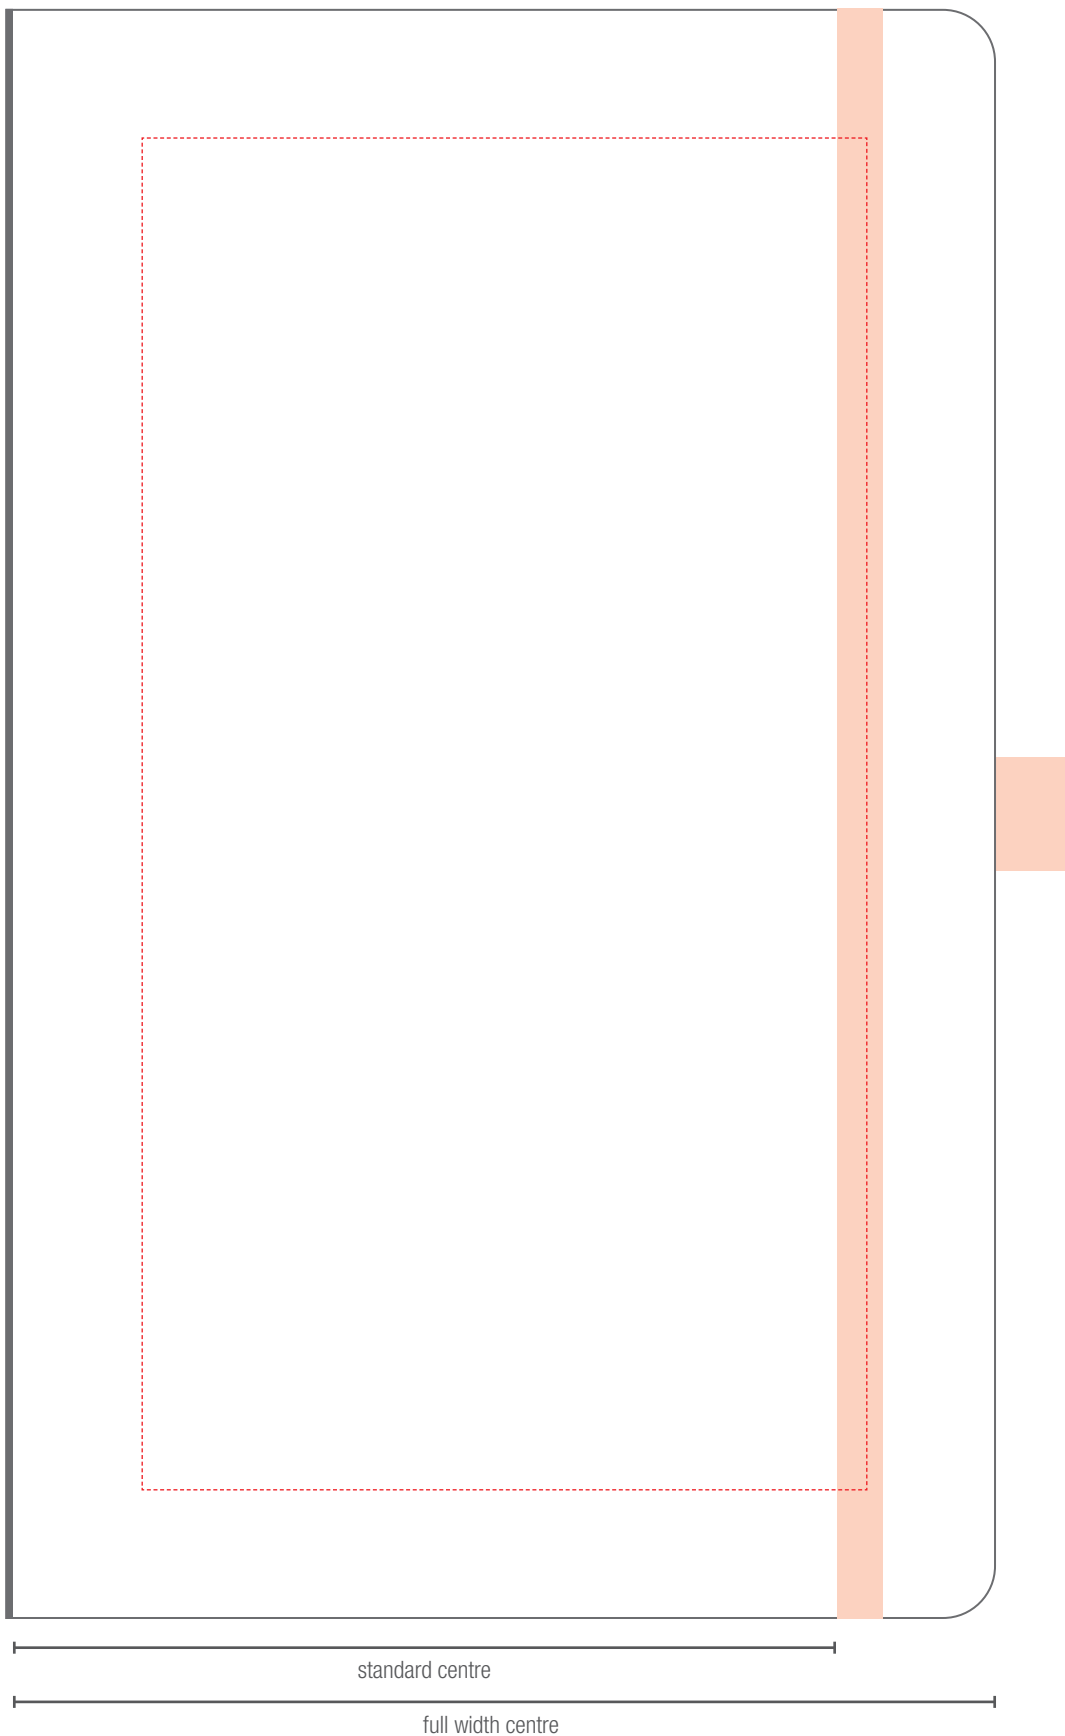

Order reference.

Product: **paros medium notebook** Branding:

Your Brand Dimensions

Width xx mm (Approx.)

Height xx mm (Approx.)

x: xx y: xx for production use only

STANDARD CENTRE: Placing your artwork in this position (between the spine and the band) will ensure that your artwork is visually centred whilst the band is in place.

FULL WIDTH CENTRE: Placing your artwork in this position (on the full width of the cover) will ensure that your artwork is visually centred when the band is removed.