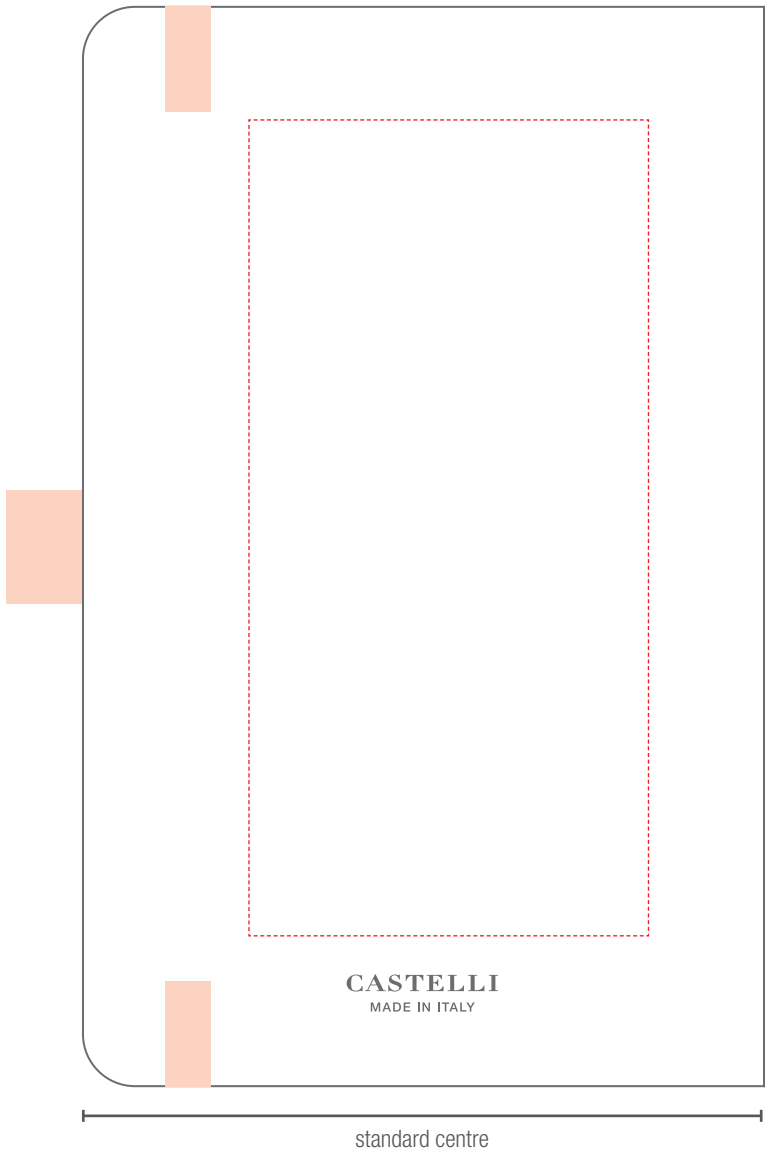

Order reference.

Product: tucson edge pocket notebook back cover Branding:

Your Brand Dimensions

Width xx mm (Approx.)

Height xx mm (Approx.)

x: xx y: xx for production use only