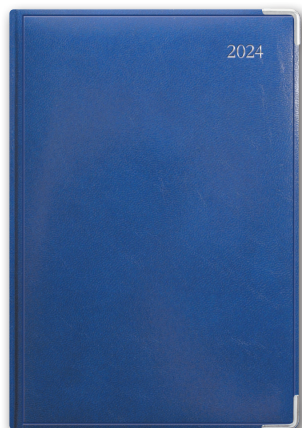

Colombia De Luxe

design ref: 23DL Colombia De Luxe

classic cover design with a silver date design, silver page edges, matching silver metal corners and white pages.

colours
white pages

features
white pages

FSC® certified white paper
silver foil date
silver metal corners
silver page edges
ribbon marker
padded covers

branding options

eco credentials

format / colour selector

	317	323	324
Colombia De Luxe 2024 Diaries	●	●	●
	●	●	●
	●	●	●
	●	●	●

● = available (subject to stock)
custom orders available from 500 pieces

formats
white pages

U85/23DL pocket weekly

U90/23DL A5 daily

U96/23DL quarto weekly