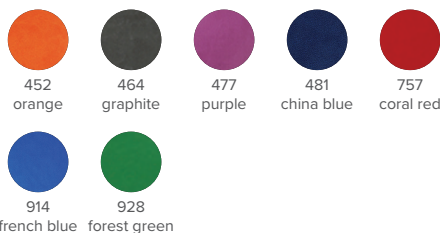

Ivory Tucson

design ref: 25 Tucson

soft touch tucson cover with a coordinating closure band.

colours

features

FSC® certified ivory paper
 blind embossed date
 rounded corners
 vertical elastic band - new improved band width
 pen loop
 ribbon marker
 internal document pocket
 ruled notes page
 suitable for digital printing on front cover

branding options

...we recommend

eco credentials

format / colour selector

Tucson 2024 Ivory Diaries	452	464	477	481	757	914	928	
●	●	●	●	●	●	●	●	Q51/25
●	●	●	●	●	●	●	●	Q61/25
●	●	●	●	●	●	●	●	Q71/25

● = available (subject to stock)
 custom orders available from 500 pieces

formats

Q51/25 pocket weekly 15 month

Q61/25 medium weekly 15 month

Q71/25 large weekly 15 month

Tucson	code	formats
	Q51/25	pocket weekly 15 month 2024 Ivory Diary
	Q61/25	medium weekly 15 month 2024 Ivory Diary
	Q71/25	large weekly 15 month 2024 Ivory Diary