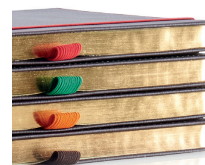

# Phoenix

design ref: 24 Phoenix

a sumptuous brown cover material with a subtle grain completed with colour coordinating stitching, ribbon marker, elastic band, pen loop and luxurious gold page edges.

colours

features

FSC® certified ivory paper  
 rounded corners  
 vertical elastic band  
 pen loop  
 colour coordinated ribbon marker  
 gold page edges  
 real stitched colour coordinated border

branding options

eco credentials

formats

Q24/24 medium ruled

gold page edges