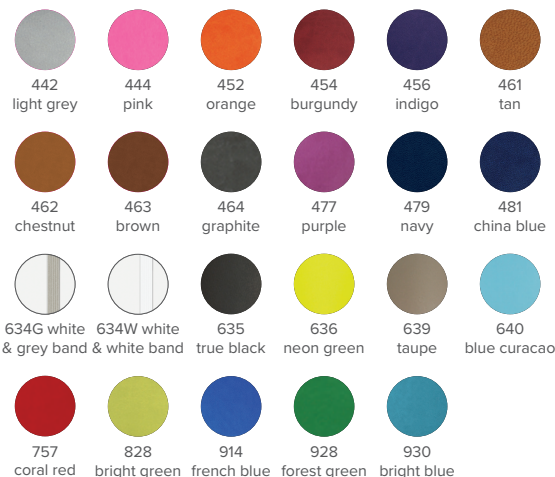

# Tucson

design ref: 25 Tucson

soft touch tucson cover with coordinating closure band, the perfect platform for creative branding.

colours

formats

features

FSC® certified ivory paper  
rounded corners  
vertical elastic band  
pen loop  
ribbon marker  
internal document pocket  
suitable for digital printing on front cover

branding options

eco credentials

format / colour selector

Ivory Tucson Notebooks	442	444	452	456	461	462	463	464	477	479	481	634G	634W	635	636	639	640	757	828	914	928	930	
Q21/25	●	●				●	●	●	●	●	●			●	●	●	●	●	●	●	●	●	●
Q23/25	●	●				●	●	●	●	●	●			●	●	●	●	●	●	●	●	●	●
Q24/25	●	●				●	●	●	●	●	●			●	●	●	●	●	●	●	●	●	●
Q25/25	●	●				●	●	●	●	●	●			●	●	●	●	●	●	●	●	●	●
Q26/25	●	●				●	●	●	●	●	●			●	●	●	●	●	●	●	●	●	●
Q39/25	●	●				●	●	●	●	●	●			●	●	●	●	●	●	●	●	●	●
Q27/25	●	●				●	●	●	●	●	●			●	●	●	●	●	●	●	●	●	●
Q29/25	●	●				●	●	●	●	●	●			●	●	●	●	●	●	●	●	●	●

● = available (subject to stock)  
custom orders available from 500 pieces