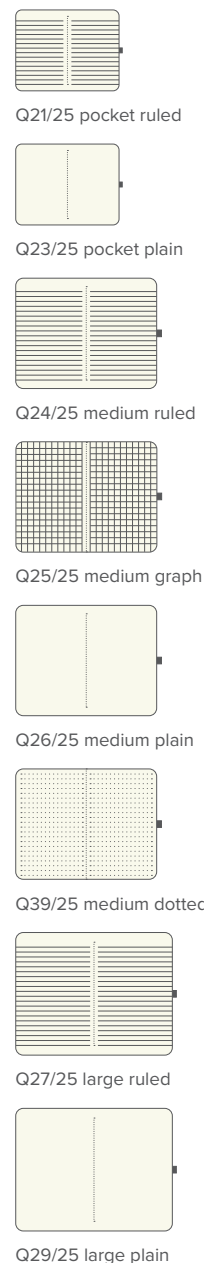

# Tucson

design ref: 25 Tucson

soft touch tucson cover with coordinating closure band, the perfect platform for creative branding.

colours

formats

features

FSC® certified ivory paper  
rounded corners  
vertical elastic band  
pen loop  
ribbon marker  
internal document pocket  
suitable for digital printing on front cover

branding options

eco credentials

format / colour selector

Ivory Tucson Notebooks	442	444	452	456	461	462	463	464	477	479	481	634G	634W	635	636	639	640	757	828	914	928	930	
Q21/25	●	●				●	●	●	●	●	●			●	●	●	●	●	●	●	●	●	●
Q23/25	●	●				●	●	●	●	●	●			●	●	●	●	●	●	●	●	●	●
Q24/25	●	●				●	●	●	●	●	●			●	●	●	●	●	●	●	●	●	●
Q25/25	●	●				●	●	●	●	●	●			●	●	●	●	●	●	●	●	●	●
Q26/25	●	●				●	●	●	●	●	●			●	●	●	●	●	●	●	●	●	●
Q39/25	●	●				●	●	●	●	●	●			●	●	●	●	●	●	●	●	●	●
Q27/25	●	●				●	●	●	●	●	●			●	●	●	●	●	●	●	●	●	●
Q29/25	●	●				●	●	●	●	●	●			●	●	●	●	●	●	●	●	●	●

● = available (subject to stock)  
custom orders available from 500 pieces