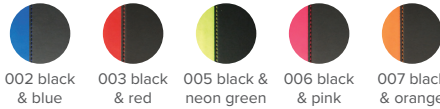

explore ivory notebooks

fully brandable...

Contrast

design ref: AG Contrast

A bold coloured spine with coordinating stitching, band, loop and ribbon marker contrasting against the true black cover.

colours

002 black & blue 003 black & red 005 black & neon green 006 black & pink 007 black & orange

features

FSC® certified ivory paper
rounded corners
vertical elastic band
pen loop
ribbon marker
internal document pocket
colour edge spine
real stitching

branding options

...we recommend

formats

Q24/AG medium ruled

eco credentials

pages

cover

OEKO-TEX®