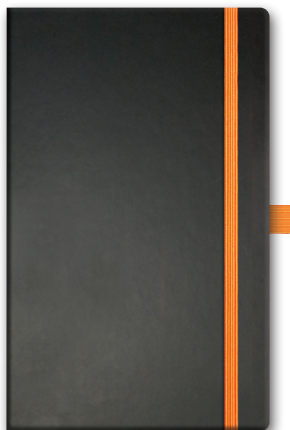

Tucson Edge

design ref: AM Tucson Edge

a classic format revolutionised with unique coloured or gold page edges with elastic band, pen loop and ribbon marker for the ultimate wow factor!

colours

002 true black & blue	003 true black & orange	004 true black & red	005 true black & green
006 true black & pink	007 true black & purple*		

*007 medium size only.

features

FSC® certified ivory paper
 rounded corners
 vertical elastic band
 pen loop
 colour coordinated ribbon marker
 internal document pocket (subject to stock availability)
 colour page edges or gold page edges (for 25G product only)

branding options

...we recommend

--	--	--	--	--	--	--	--	--	--

eco credentials

pages	cover

formats

Q21/AM pocket ruled
Q24/AM medium ruled

coloured page edges