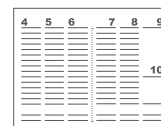

colours
white
pages

colours
cream
pages

features

FSC® certified white or cream paper
blind embossed date
gold page edges in cream page designs
silver page edges in white page designs
ribbon marker
padded covers in desk
16pp world map section (excluding A4)

● = available (subject to stock)
custom orders available from 500 pieces

formats
white
pages

U85/25 pocket weekly

U90/25 A5 daily

U96/25 quarto weekly

U93/25 A4 daily

formats
cream
pages

U83/25 pocket weekly