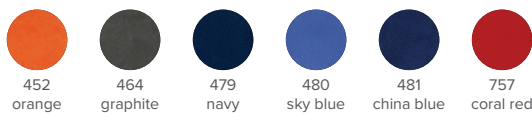

Tucson

design ref: 25 Tucson

tucson is soft to the touch yet durable and features our signature embossed date design finished off with luxurious silver or gilt edges depending on which page design you choose.

colours
white
pages

colours
cream
pages

features

FSC® certified white or cream paper
blind embossed date
gold page edges in cream page designs
silver page edges in white page designs
ribbon marker
padded covers in desk
16pp world map section (excluding A4)

branding
options

eco
credentials

format
/ colour
selector

	452	464	479	480	481	757	
Tucson 2025 Diaries							white
							U85/25
							U90/25
							U96/25
							U93/25
							cream
							U83/25
							U94/25
							U97/25

● = available (subject to stock)
custom orders available from 500 pieces

formats
white
pages

U85/25 pocket weekly

U90/25 A5 daily

U96/25 quarto weekly

U93/25 A4 daily

formats
cream
pages

U83/25 pocket weekly