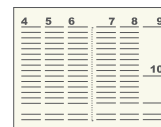

colours
white
pages

colours
cream
pages

features

FSC® certified white or cream paper
blind embossed date
gold page edges in cream page designs
silver page edges in white page designs
ribbon marker
padded covers in desk
16pp world map section (excluding A4)

● = available (subject to stock)
custom orders available from 500 pieces

formats
white
pages

U85/25 pocket weekly

U90/25 A5 daily

U96/25 quarto weekly

U93/25 A4 daily

formats
cream
pages

U83/25 pocket weekly

U94/25 A5 daily

U97/25 quarto weekly