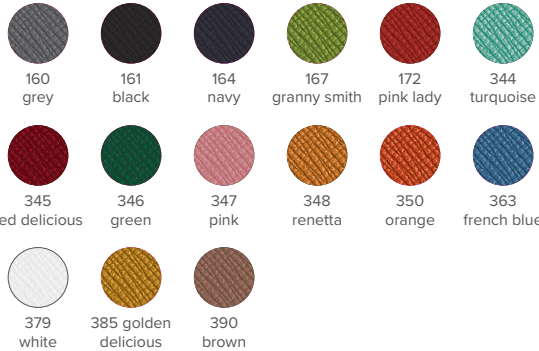

appeel 

made from apples

NEW Appeel Ortisei

nature centric design

Appeel Ortisei

design ref: YT Appeel Ortisei

textured eco-leather style cover made from apple peel and selected vegetable fibres with a coordinating closure band.

colours

features

FSC® certified ivory tinted apple paper
rounded corners
colour coordinated vertical elastic band
colour coordinated pen loop
colour coordinated ribbon marker
flexible cover
internal document pocket
one colour print in green

branding options

eco credentials

formats

M39/YT medium ruled

Apple shaped information leaflet.