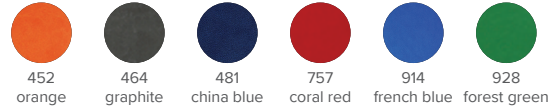

# Ivory Tucson

design ref: 25 Tucson

soft touch tucson cover with a coordinating closure band.

## colours

## format / colour selector

Tucson 2026 Ivory Diaries	452	464	481	757	914	928	
	●	●	●	●	●	●	Q51/25
	●	●	●	●	●	●	Q61/25
	●	●	●	●	●	●	Q71/25

● = available (subject to stock)  
 custom orders available from 500 pieces