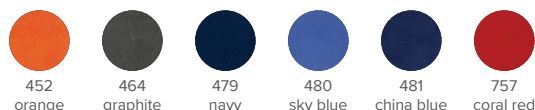

Tucson

design ref: 25 Tucson

tucson is soft to the touch yet durable and features our signature embossed date design finished off with luxurious silver or gilt edges depending on which page design you choose.

colours
white
pages

colours
cream
pages

features

FSC® certified white or cream paper
blind embossed date
gold page edges in cream page designs
silver page edges in white page designs
ribbon marker
padded covers in desk
16pp world map section (excluding A4)

branding
options

eco
credentials

format
/ colour
selector

	452	464	479	480	481	757	
							white
Tucson 2026 Diaries							U85/25
							U90/25
							U96/25
							U93/25
							cream
							U83/25
							U94/25
							U97/25

● = available (subject to stock)
custom orders available from 500 pieces

formats
white
pages

U85/25 pocket weekly

U90/25 A5 daily

U96/25 quarto weekly

U93/25 A4 daily

formats
cream
pages

U83/25 pocket weekly