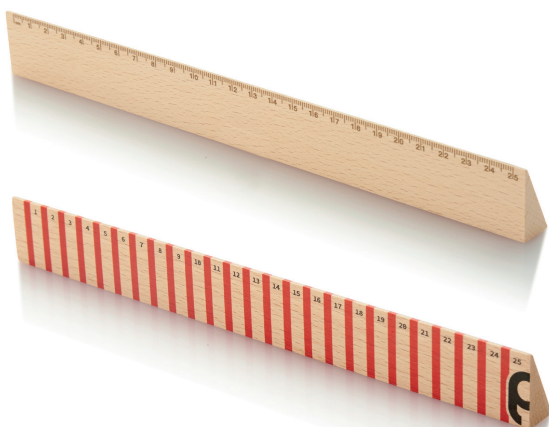

Desk Accessories

Ensure your brand looks distinctive with our stylish and high quality desk accessories. Create a truly powerful brand presentation by selecting more than one item.

All desk accessories can be customised with your brand in full colour.

Ruler

RLR desk accessories

a stylish wooden ruler triangular in design with a bevelled edge for ease of grip and accurate positioning.

the ruler provides a blank canvas so you can create your own corporate brand or messaging accompanied by either metric or imperial units.

the ruler size allows for a max measurement of 25cm or 10 inches.

h15 x w260 x d30 mm

features retro style wooden ruler
bevelled edges
manufactured from sustainable beech wood

branding options  ...we recommend

finis natural wood finis

branding areas colour printing
full area with bleed 33 mm x 263 mm
available text area 17 mm x 250 mm